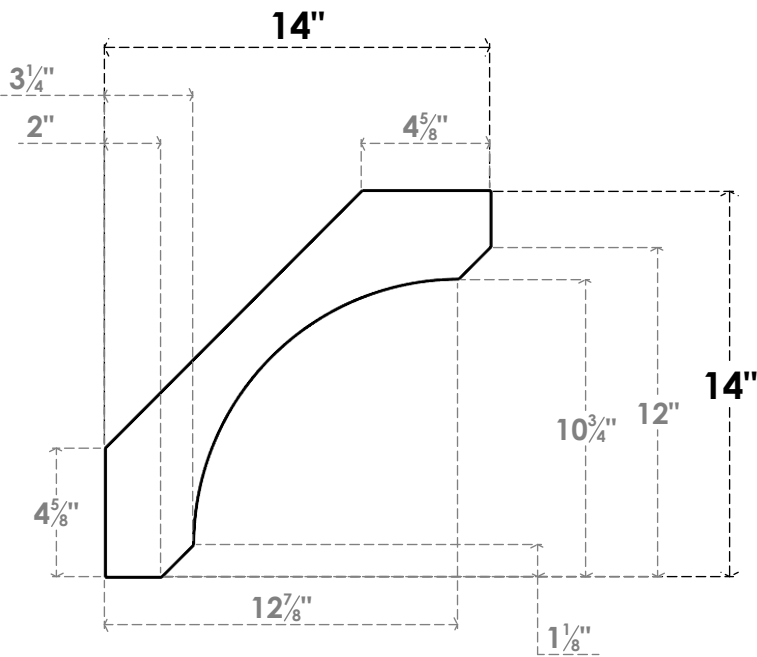

ITEM NUMBER: BRCPC040X14000X14000LEC

4"W X 14"D X 14"H LEGACY ARCHITECTURAL GRADE PVC CLOSED KNEE BRACE

SIDE PROFILE

FRONT PROFILE

ISOMETRIC

EKENA MILLWORK
2300 WEST MAIN ST.
CLARKSVILLE, TX 75426
TOLL FREE: 866-607-0453
WWW.EKENAMILLWORK.COM

NOTES

1. INSTALLATION TO BE COMPLETED IN ACCORDANCE WITH MANUFACTURER'S SPECIFICATIONS.
2. DRAWING MAY NOT BE TO SCALE
3. THIS DRAWING IS INTENDED FOR DESIGN AND PLANNING PURPOSES ONLY.
4. ALL INFORMATION CONTAINED HEREIN WAS CURRENT AT THE TIME OF DEVELOPMENT BUT MUST BE REVIEWED AND APPROVED BY THE PRODUCT MANUFACTURER TO BE CONSIDERED ACCURATE.
5. ARCHITECTURAL GRADE PVC PRODUCTS ARE MADE FROM EXPANDED CELLULAR PVC AND COME NATURALLY WHITE BUT MAY BE PAINTED