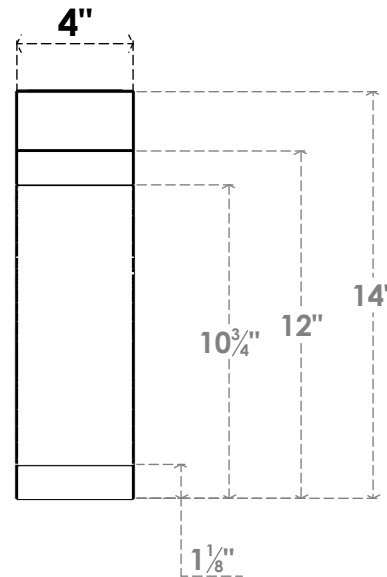

ITEM NUMBER: BRCPC040X14000X14000LEC

4"W X 14"D X 14"H LEGACY ARCHITECTURAL GRADE PVC CLOSED KNEE BRACE

SIDE PROFILE

FRONT PROFILE

ISOMETRIC

EKENA MILLWORK
2300 WEST MAIN ST.
CLARKSVILLE, TX 75426
TOLL FREE: 866-607-0453
WWW.EKENAMILLWORK.COM